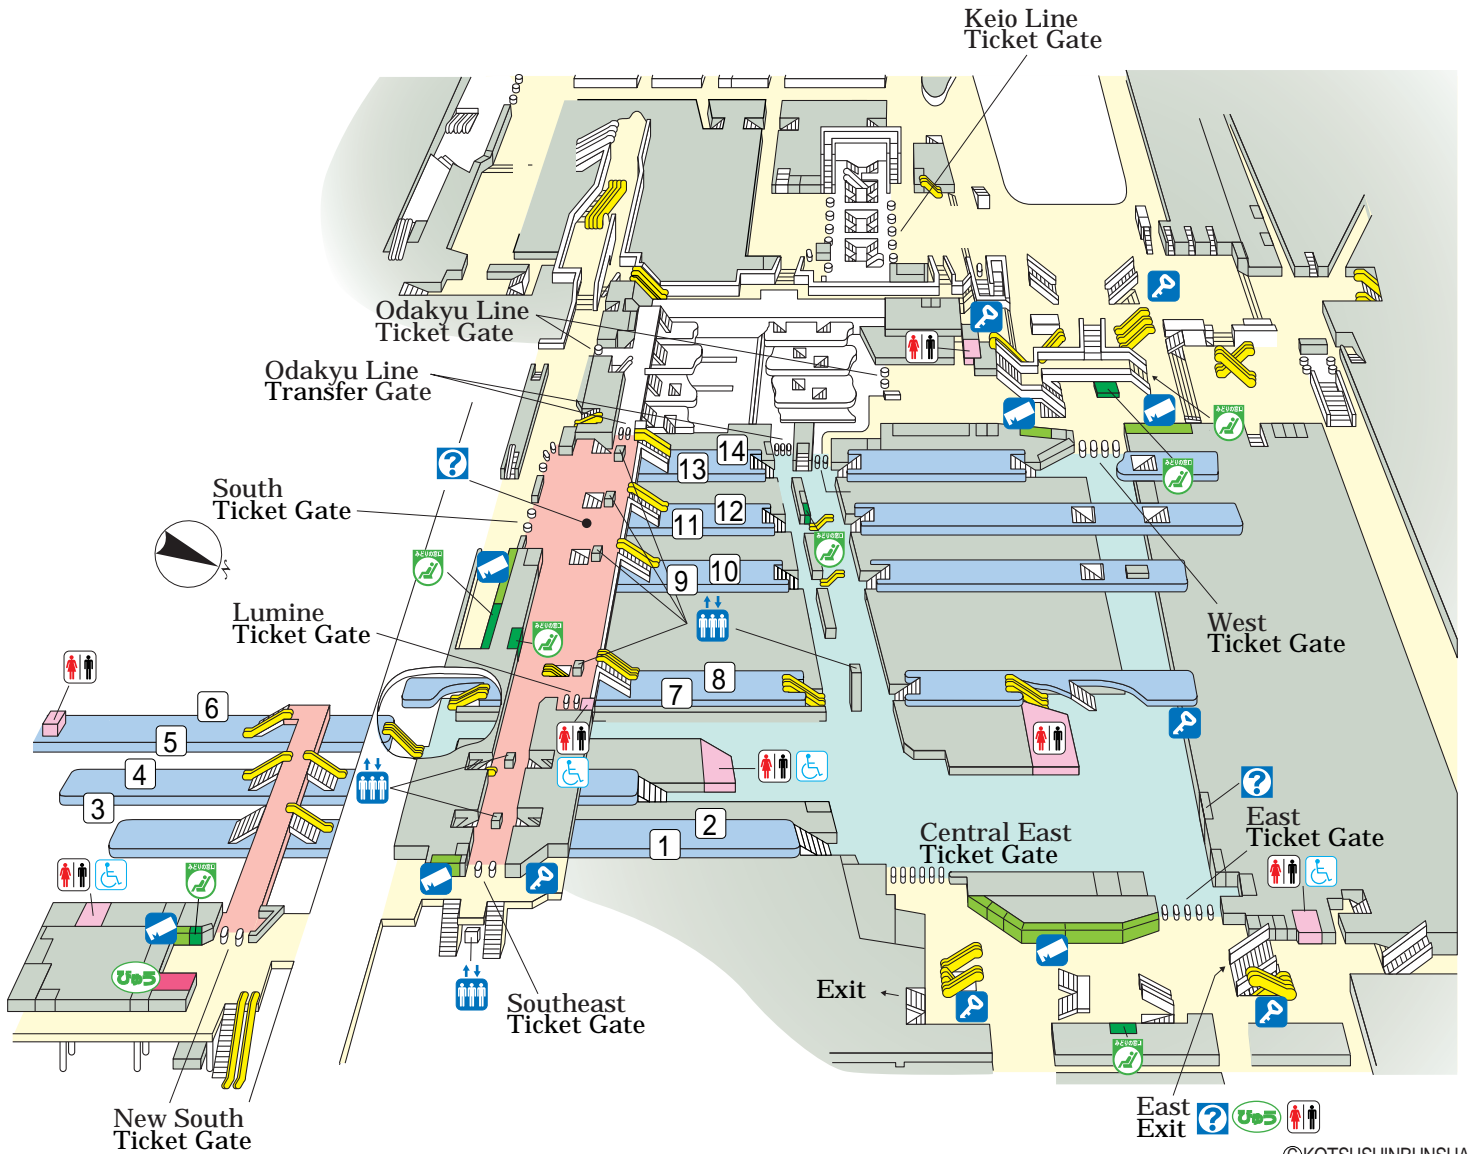

# Shinjuku Station

©KOTSUSHINBUNSHA

< as of January 2006 >

## Transfer Information

- ① ~ ④ Saikyo Line, Shonan-Shinjuku Line for Tokaido, Yokosuka, Tohoku (Utsunomiya), Takasaki
- ③ ④ "Narita Express" for Narita Airport
- ⑤ ⑥ Chuo Line (Limited Express for Kofu, Matsumoto)
- ⑦ Chuo Line
- ⑧ Chuo Line for Tokyo (Rapid-service Train)
- ⑨ Chuo Line
- ⑩ Chuo Line for Takao (Rapid-service Train)
- ⑪ Chuo Line, Sobu Line for Ochanomizu, Chiba (Local Train)
- ⑫ Yamanote Line Inner Tracks for Shibuya, Shinagawa
- ⑬ Yamanote Line Outer Tracks for Ikebukuro, Ueno
- ⑭ Chuo Line, Sobu Line for Mitaka (Local Train)

	JR Reservation Ticket Offices ( "Midori-no-madoguchi" )		View Plaza		Ticket Vending Machines		a coin-operated locker		Ticket Gate
	Restroom		Facility for the Handicapped		Elevator		Information Center		Escalator
	1								