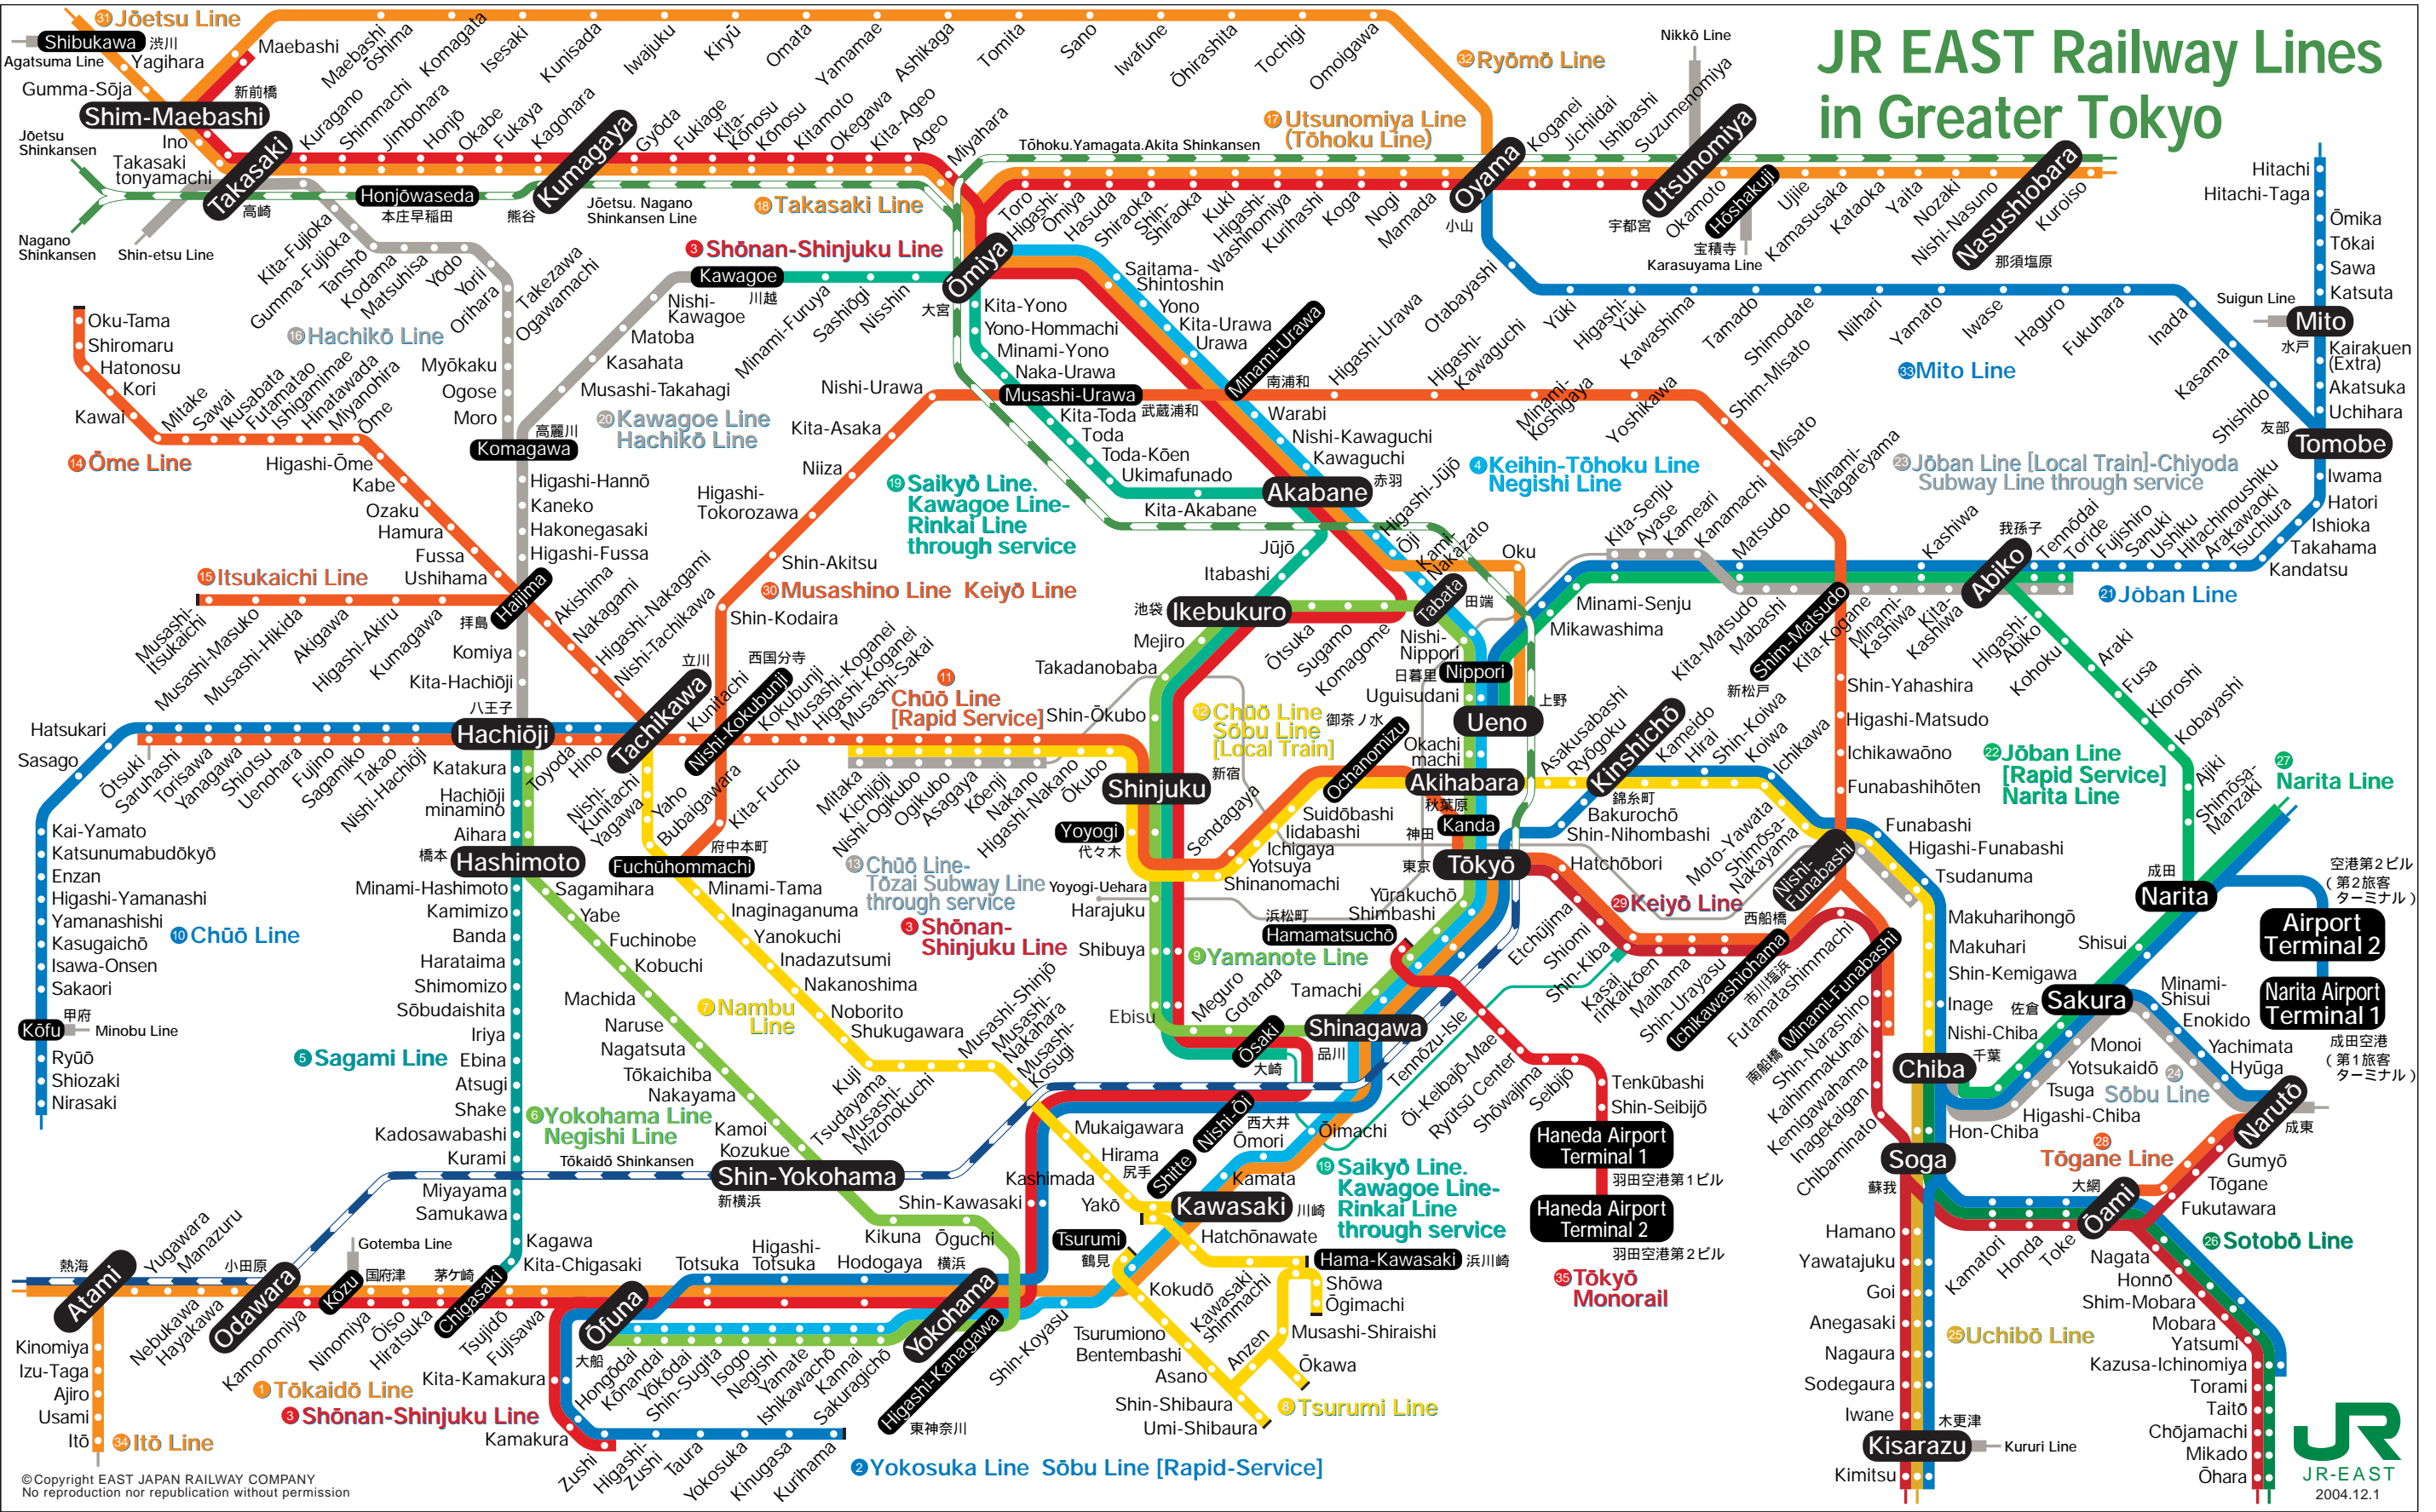

JR EAST Railway Lines in Greater Tokyo

© Copyright EAST JAPAN RAILWAY COMPANY
No reproduction nor republication without permission

- | | | | | |
|---|--|--|---|------------------------------|
| 1 Tōkaidō Line | 8 Tsurumi Line | 15 Itsukaichi Line | 22 Jōban Line [Rapid Service] Narita Line | 29 Keiyō Line |
| 2 Yokosuka Line Sōbu Line [Rapid Service] | 9 Yamanote Line | 16 Hachikō Line | 23 Jōban Line [Local Train]-Chiyoda Subway Line through service | 30 Musashino Line Keiyō Line |
| 3 Shōnan-Shinjuku Line | 10 Chūō Line | 17 Utsunomiya Line (Tōhoku Line) | 24 Sōbu Line | 31 Jōetsu Line |
| 4 Keihin-Tōhoku Line Negishi Line | 11 Chūō Line [Rapid Service] | 18 Takasaki Line | 25 Uchibō Line | 32 Ryōmō Line |
| 5 Sagami Line | 12 Chūō Line Sōbu Line [Local Train] | 19 Saikyō Line. Kawagoe Line-Rinkai Line through service | 26 Sotobō Line | 33 Mito Line |
| 6 Yokohama Line Negishi Line | 13 Chūō Line-Tōzai Subway Line through service | 20 Kawagoe Line Hachikō Line | 27 Narita Line | 34 Itō Line |
| 7 Nambu Line | 14 Ōme Line | 21 Jōban Line | 28 Tōgane Line | 35 Tōkyō Monorail |